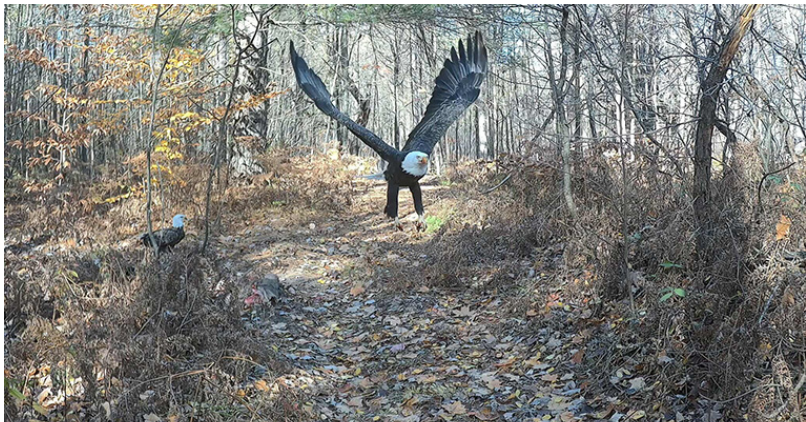

070°F

**MUDJY**

08:28 AM 11/03/2025 60° F

BUBS HOUSE

STEALTH CAM Z1

01:48PM 11/17/2025 46°F REVOLVER

**MOULTRIE**

Big Pine